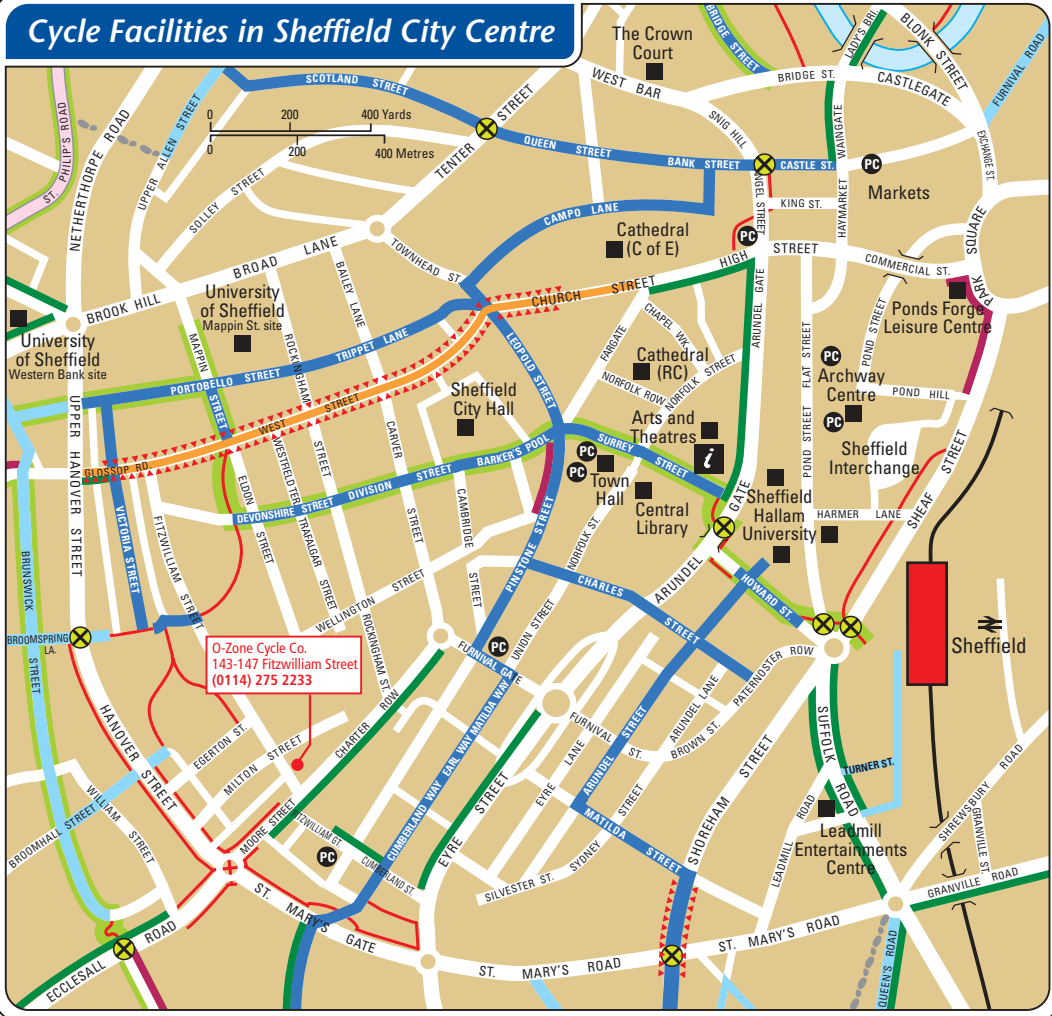

Cycle Facilities in Sheffield City Centre

O-Zone Cycle Co.
143-147 Fitzwilliam Street
(0114) 275 2233