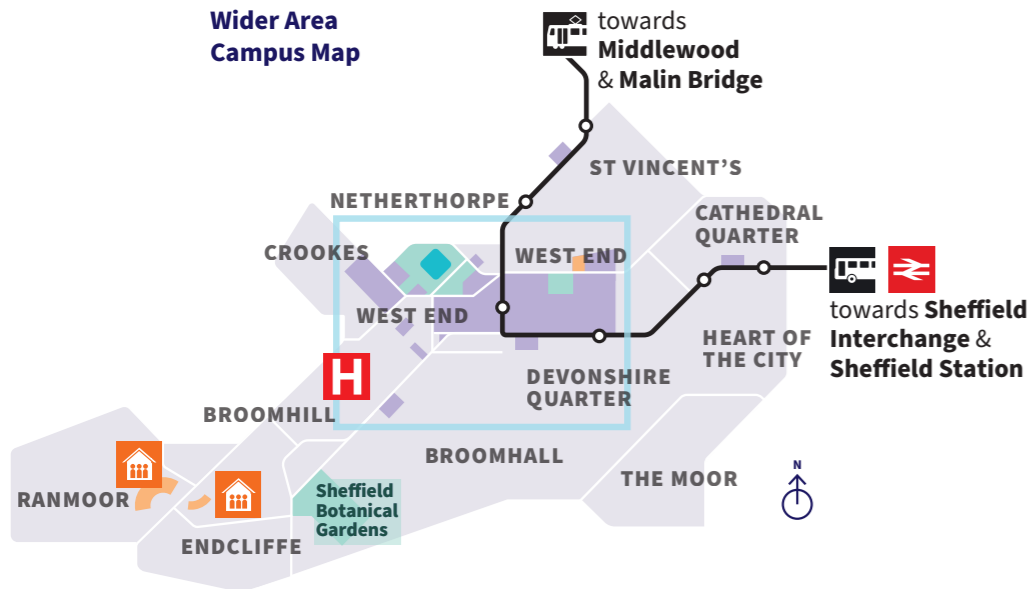

University of Sheffield

City Centre Campus Map

If you are driving to the University, please use Q-Park at Durham Road (G3) or NCP Solly Street (Off Map)

www.q-park.co.uk/parking/sheffield/q-park-durham-road

www.ncp.co.uk/find-a-car-park/car-parks/sheffield-solly-street

© The University of Sheffield 2025.
City Centre Campus Map Version 02-2025

Icon Key

	Accessible Parking		Hospital
	Accessible Toilets		Information Point
	ATM		Library
	Art Piece		Prayer Rooms
	Baby Changing		Public Car Parks
	Bike Parking		Ramped Routes
	Building Entry Points		Seating Area
	Bus Stops		Stepped Routes
	Bus Station		Student Residences
	Café		Train Station
	Campus Parking		Tram Stops
	Food Venue		Universal Toilets

Endcliffe and
Ranmoor Campus

1
2
3
4
5
Cathedral Court
City Centre
West Street
West Street
West Street

Wider Area Campus Map

Building Key	Grid Ref
0-9	9 Mappin Street I2 3 Solly Street (Off map) I2 38 Mappin Street I2
A	Academic Skills Centre G3 Addison G2 Alfred Denny G2 Amy Johnson I2 Arthur Willis Environment Centre D2 Arts Tower G2
B	Barber House F4 Barber House Annexe F4 Bartolomé House G1 Broad Lane I2 Brook Hill Hall G2 Broomcross E3
C	Campaigns and Alumni Relations H3 Cathedral Court (Off map) I2 Central Annexe G2 Central Wing I2 Confucius Institute F3 Cycle Hub G3

For further information on Endcliffe and Ranmoor Campus or Parkway North and South please reference alternative print maps.