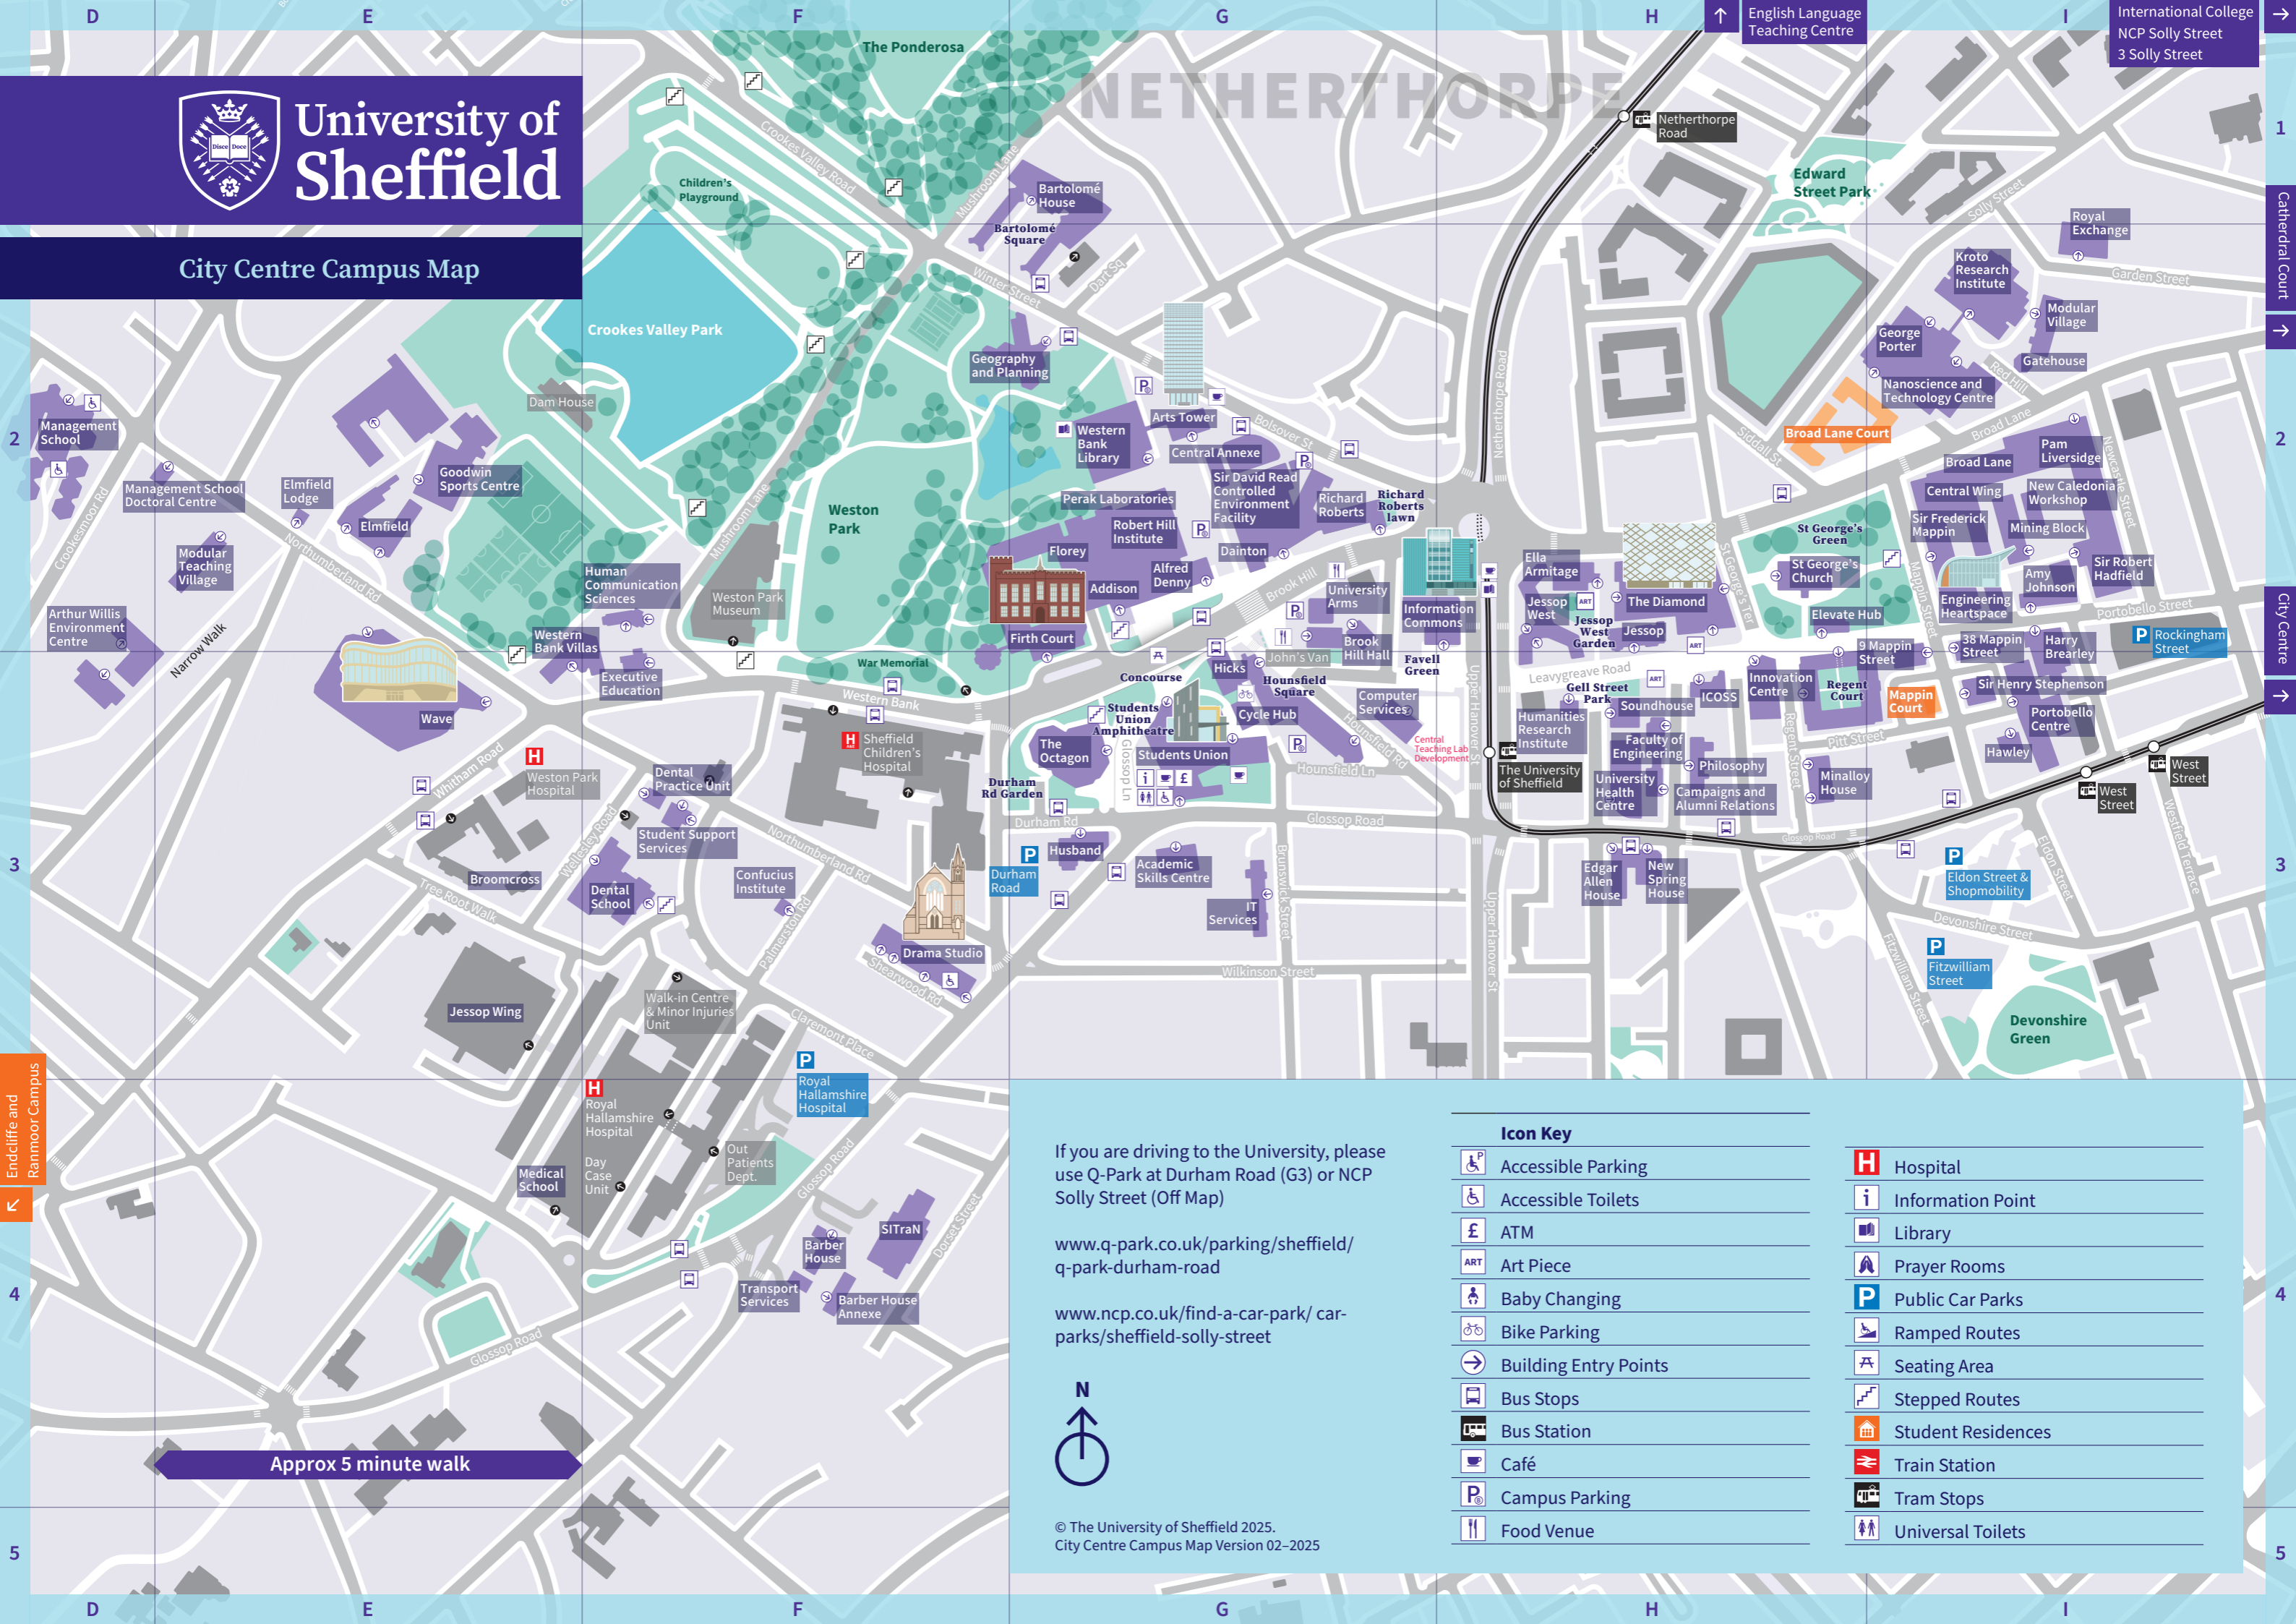

University of Sheffield

City Centre Campus Map

If you are driving to the University, please use Q-Park at Durham Road (G3) or NCP Solly Street (Off Map)

www.q-park.co.uk/parking/sheffield/q-park-durham-road

www.ncp.co.uk/find-a-car-park/car-parks/sheffield-solly-street

© The University of Sheffield 2025.
City Centre Campus Map Version 02-2025

Icon Key

	Accessible Parking		Hospital
	Accessible Toilets		Information Point
	ATM		Library
	Art Piece		Prayer Rooms
	Baby Changing		Public Car Parks
	Bike Parking		Ramped Routes
	Building Entry Points		Seating Area
	Bus Stops		Stepped Routes
	Bus Station		Student Residences
	Café		Train Station
	Campus Parking		Tram Stops
	Food Venue		Universal Toilets

Endcliffe and
Ranmoor Campus

1
2
3
4
5
Cathedral Court
City Centre
West Street
West Street
West Street

Wider Area Campus Map

Building Key	Grid Ref
0-9	9 Mappin Street I2 3 Solly Street (Off map) I2 38 Mappin Street I2
A	Academic Skills Centre G3 Addison G2 Alfred Denny G2 Amy Johnson I2 Arthur Willis Environment Centre D2 Arts Tower G2
B	Barber House F4 Barber House Annexe F4 Bartolomé House G1 Broad Lane I2 Brook Hill Hall G2 Broomcross E3
C	Campaigns and Alumni Relations H3 Cathedral Court (Off map) I2 Central Annexe G2 Central Wing I2 Confucius Institute F3 Cycle Hub G3

For further information on Endcliffe and Ranmoor Campus or Parkway North and South please reference alternative print maps.