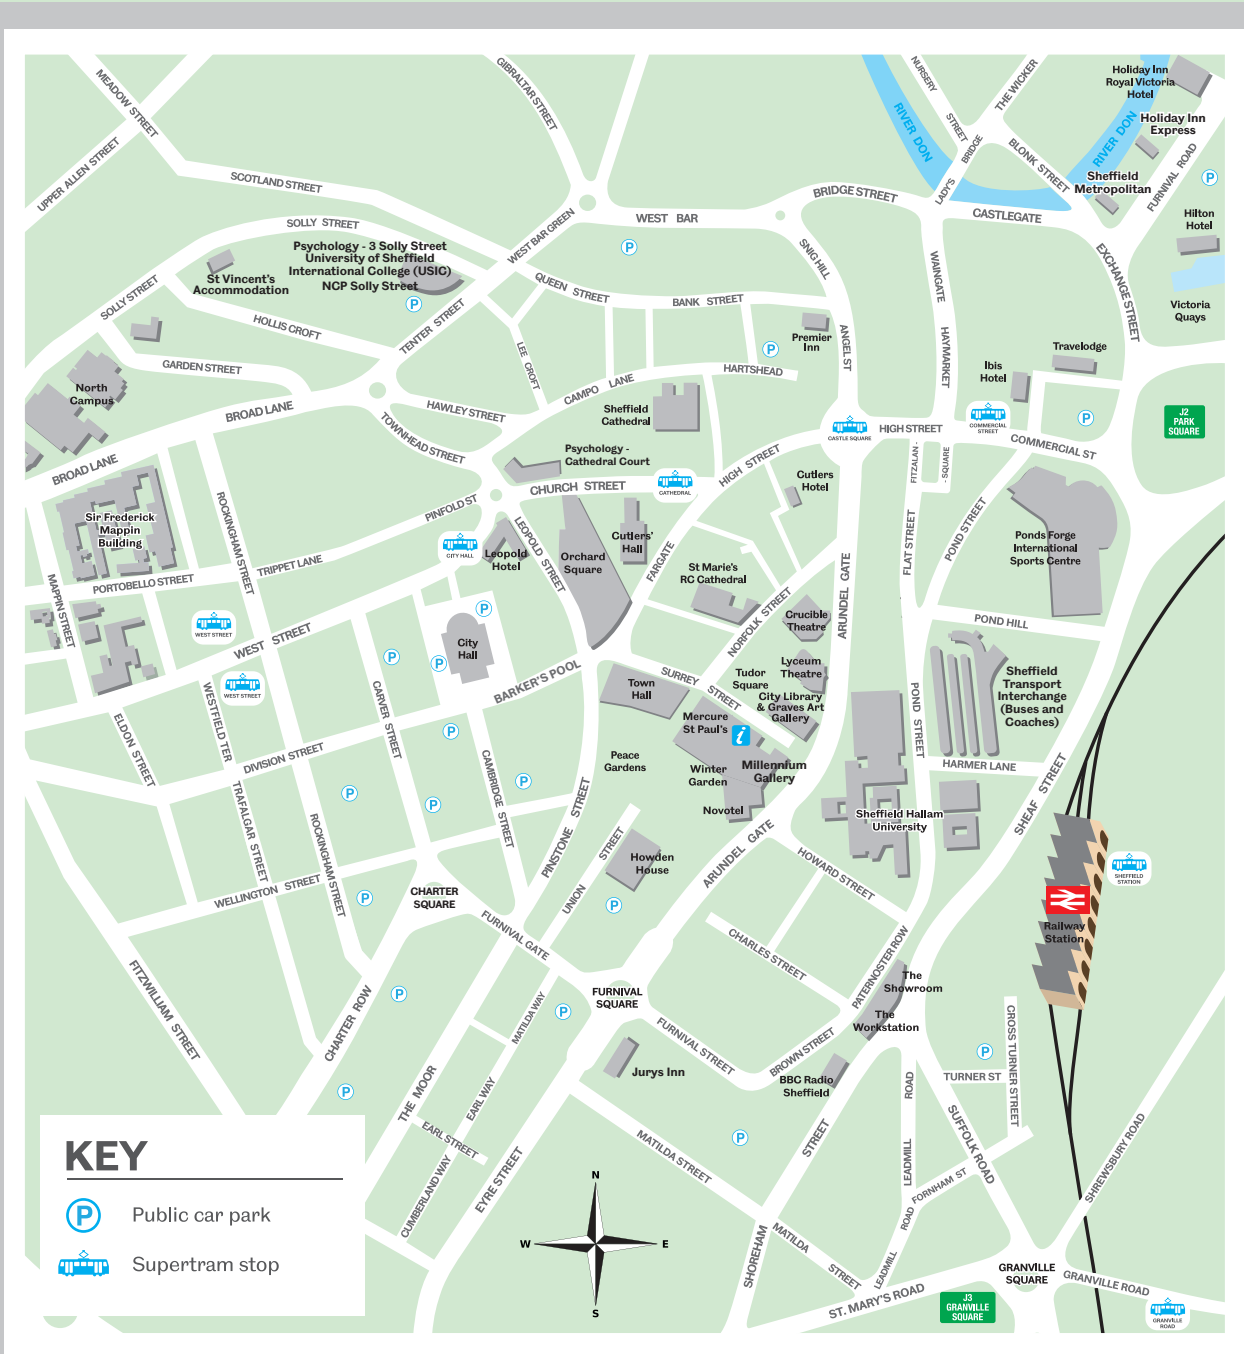

City Centre

© The University of Sheffield 2022 (Estates and Facilities Management)

If you are driving to the University, please use Q-Park at Durham Road or NCP Solly Street

www.q-park.co.uk/parking/sheffield/q-park-durham-road

www.ncp.co.uk/find-a-car-park/car-parks/sheffield-solly-street