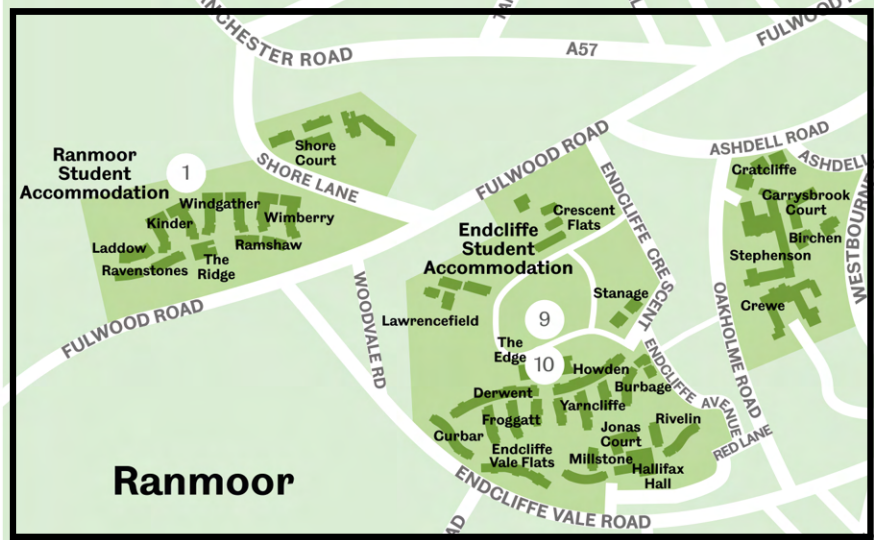

KEY

-  Recommended main routes
-  Supertram stop
-  Public car park

Ranmoor & Endcliffe Accommodation

Ranmoor

Hunter's Bar

To Chapel-en-le-Frith & Bakewell