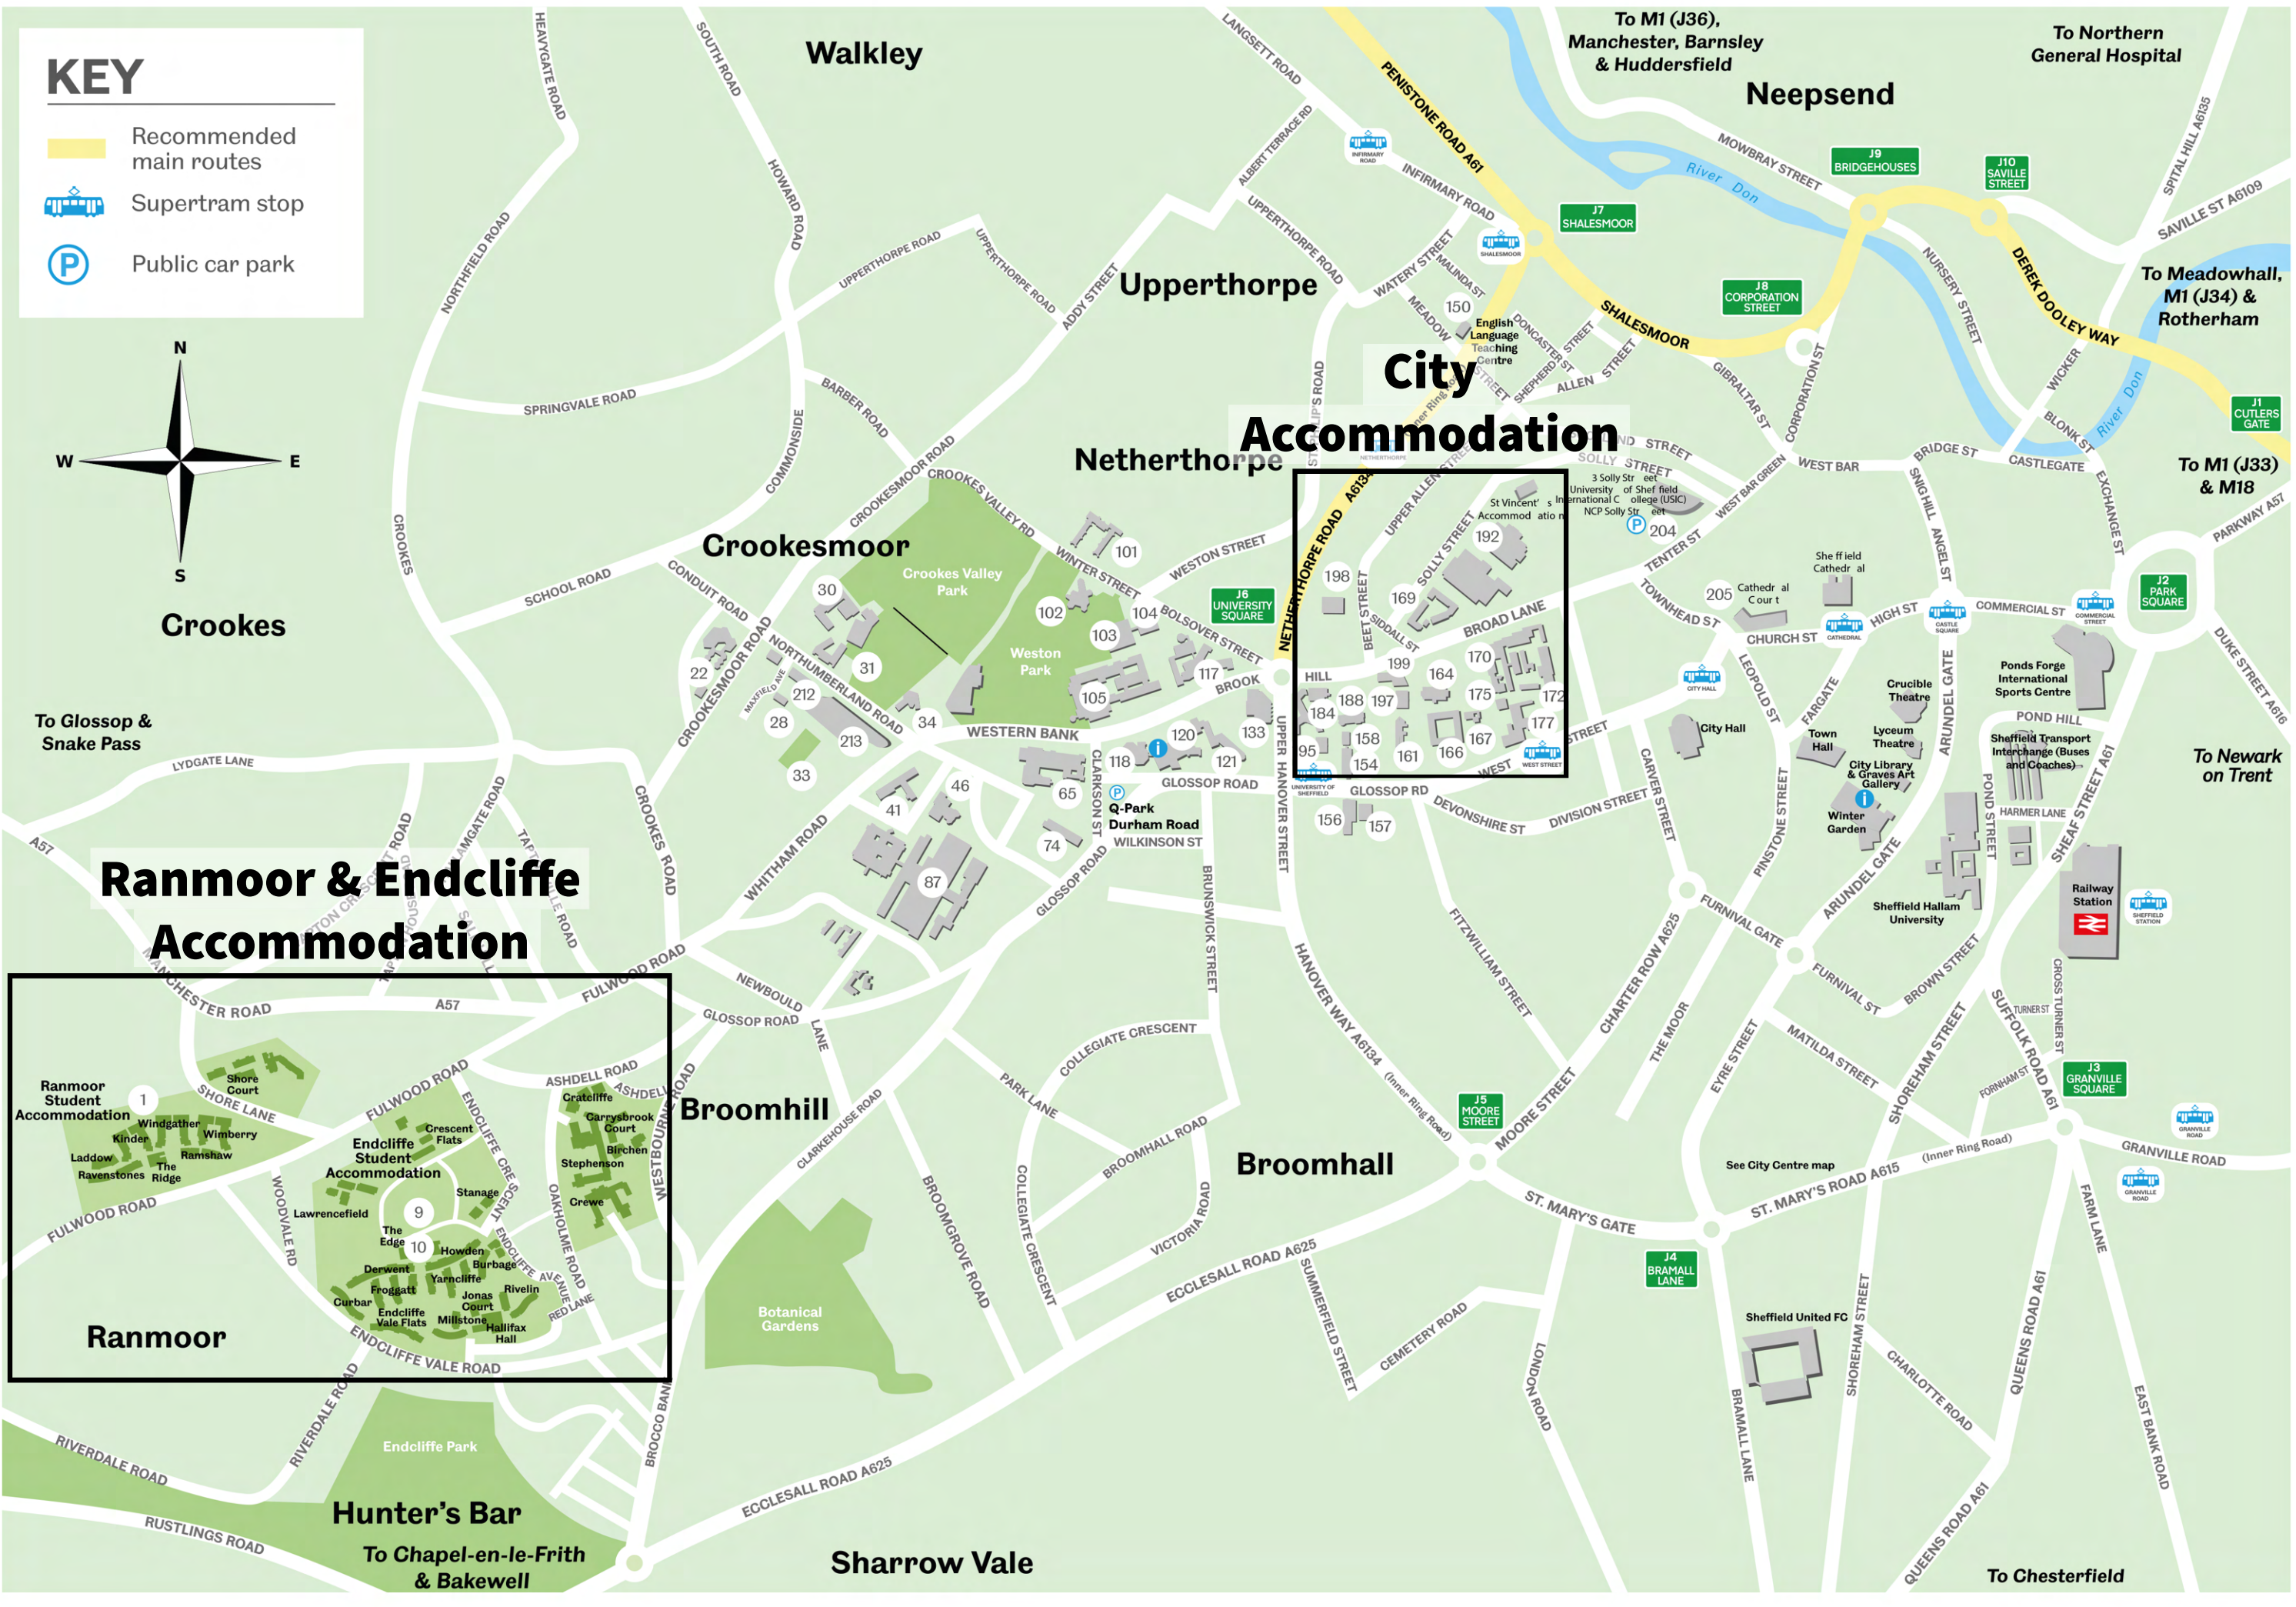

KEY

-  Recommended main routes
-  Supertram stop
-  Public car park

Ranmoor & Endcliffe Accommodation

Ranmoor

Hunter's Bar

To Chapel-en-le-Frith & Bakewell