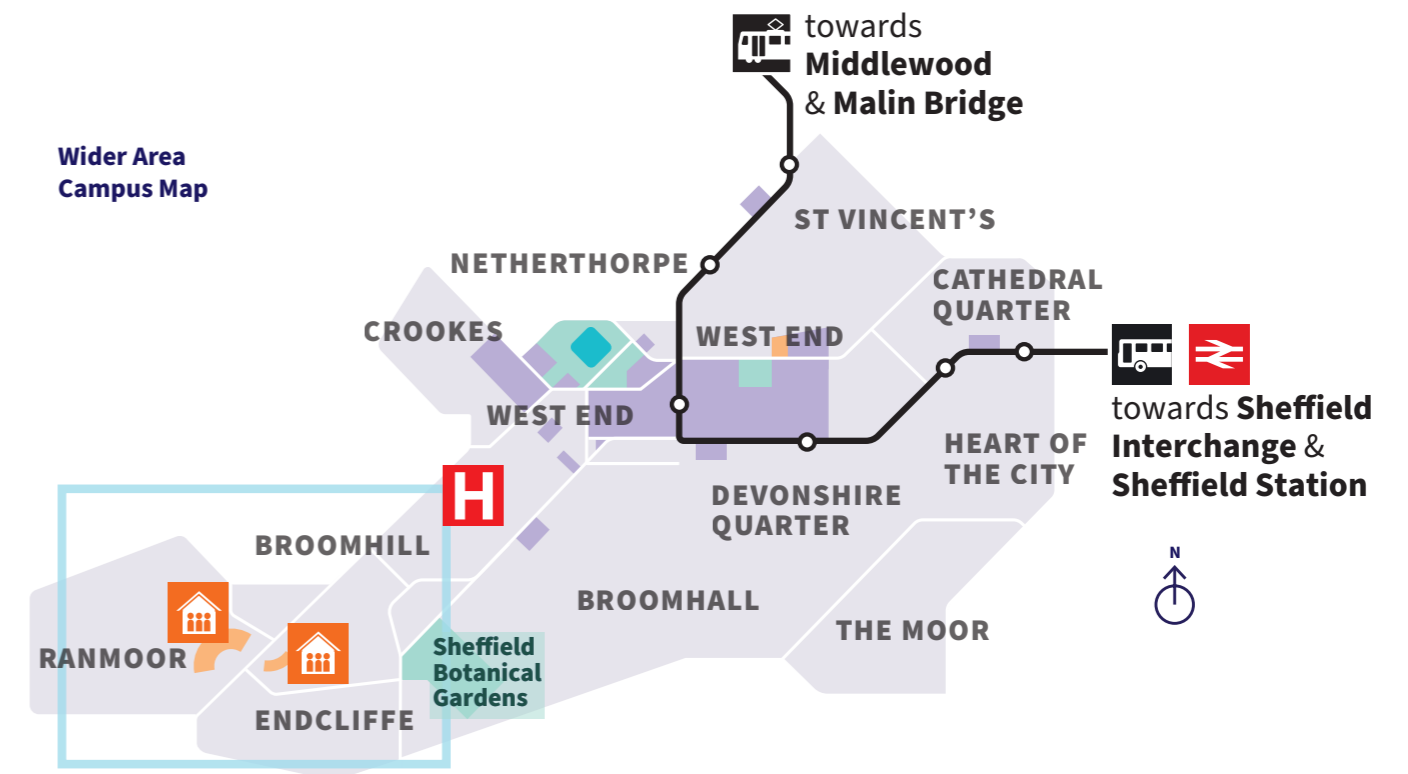

University of Sheffield

Endcliffe and Ranmoor Residences Map

Icon Key

	Bike Parking		Hotel
	Building Entry Points		Laundrette
	Bus Station		Residential Parking
	Bus Stops		Student Residences
	Food Venue		Taxi Rank
	Fitness Suite		Train Station
	Hospital		Tram Stop

© The University of Sheffield 2025.
Endcliffe and Ranmoor Residences Map Version 03-2025

Approx 5 minute walk

City Campus and City Centre

Building Key		Grid Ref	Area
A	Accommodation Office	C6	Endcliffe
B	Birchen	D5	Endcliffe
	Bishops House	D6	Endcliffe
	Burbage	C6	Endcliffe
C	Cratcliffe	C5	Endcliffe
	Carrysbrook	D5	Endcliffe
	Crescent Flats	C5	Endcliffe
	Crewe Lodge	D6	Endcliffe
	Curbar	B6	Endcliffe
	Crewe	C5	Endcliffe
	Derwent	B6	Endcliffe
E	Endcliffe Crescent Villas	B5	Endcliffe
	Endcliffe Vale Flats	B6	Endcliffe
	Endcliffe Studio	C5	Endcliffe
F	Froggatt	B6	Endcliffe
H	Halifax Hall	C6	Endcliffe
	Howden	C6	Endcliffe
J	Jonas	C6	Endcliffe
K	Kinder	A5	Ranmoor
L	Laddow	A5	Ranmoor
	Lawrencefield	B5	Endcliffe
M	Millstone	C6	Endcliffe
O	Oakholme Lodge	C5	Endcliffe
R	Ramshaw	A5	Ranmoor
	Ravenstone	A5	Ranmoor
	Rivelin	C6	Endcliffe

Building Key		Grid Ref	Area
S	Shore Court	A5	Ranmoor
	Southwing	C5	Endcliffe
	Stanage	C5	Endcliffe
	Stephenson	C5	Endcliffe
T	The Ridge	F4	Ranmoor
	The Edge	B6	Endcliffe
	The Village Store	B6	Endcliffe
W	Windgather	A5	Ranmoor
	Wimberry	A5	Ranmoor
Y	Yarncliffe	C6	Endcliffe

For further information on City Centre Campus or Parkway North and South please reference alternative print maps.
© The University of Sheffield 2025. Endcliffe and Ranmoor Residences Map Version 03-2025