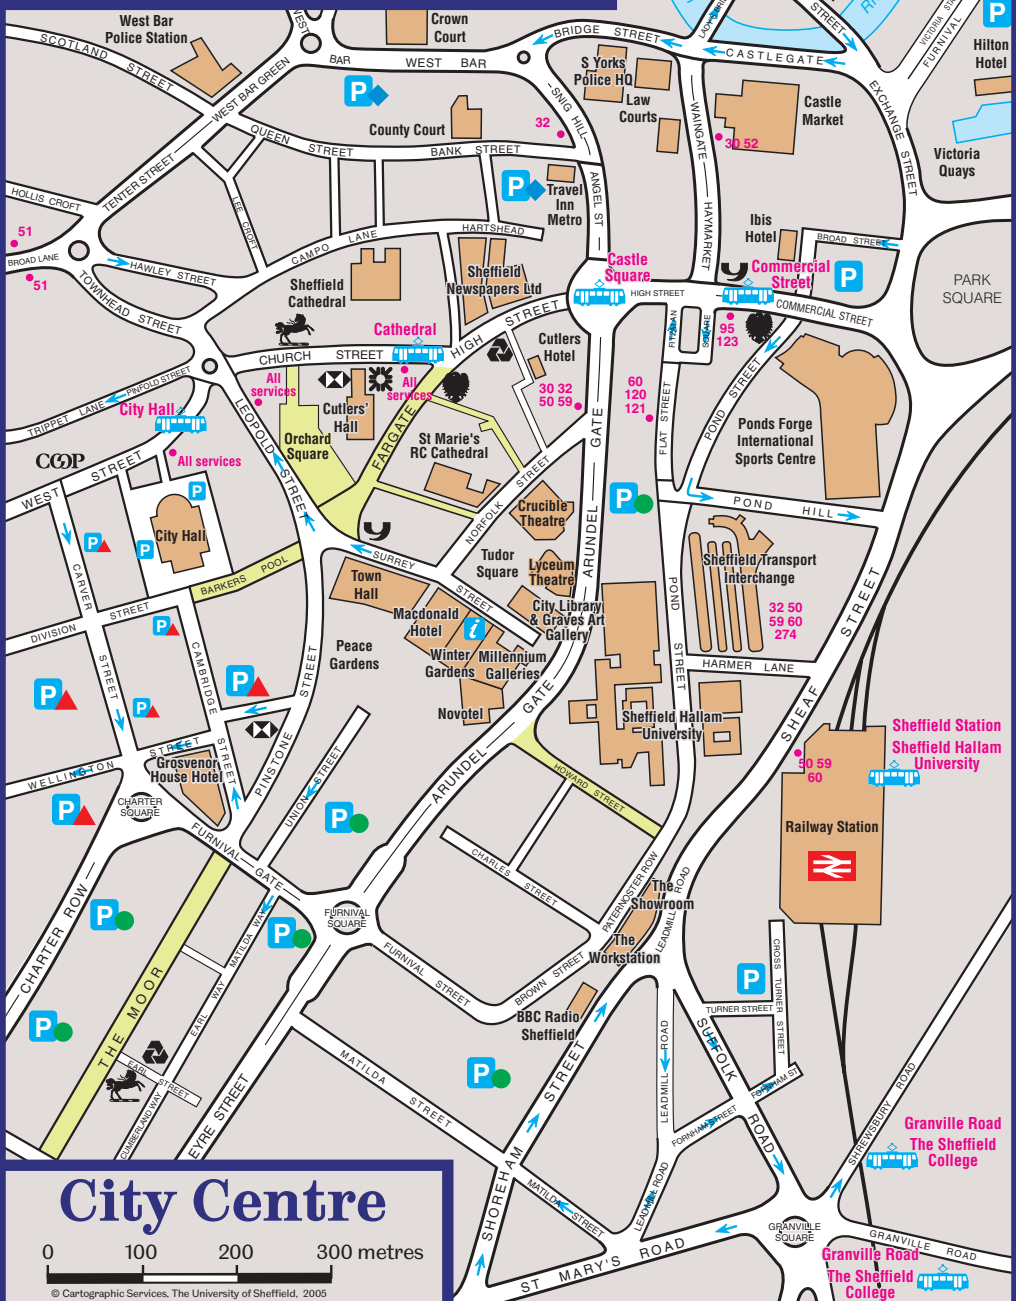

- One-way and other traffic restrictions
- Car Parking & zones
- Pedestrian areas
- Bus stop and service number
- Supertram stop
- Banks with cash dispenser facilities
- CCOP

City Centre