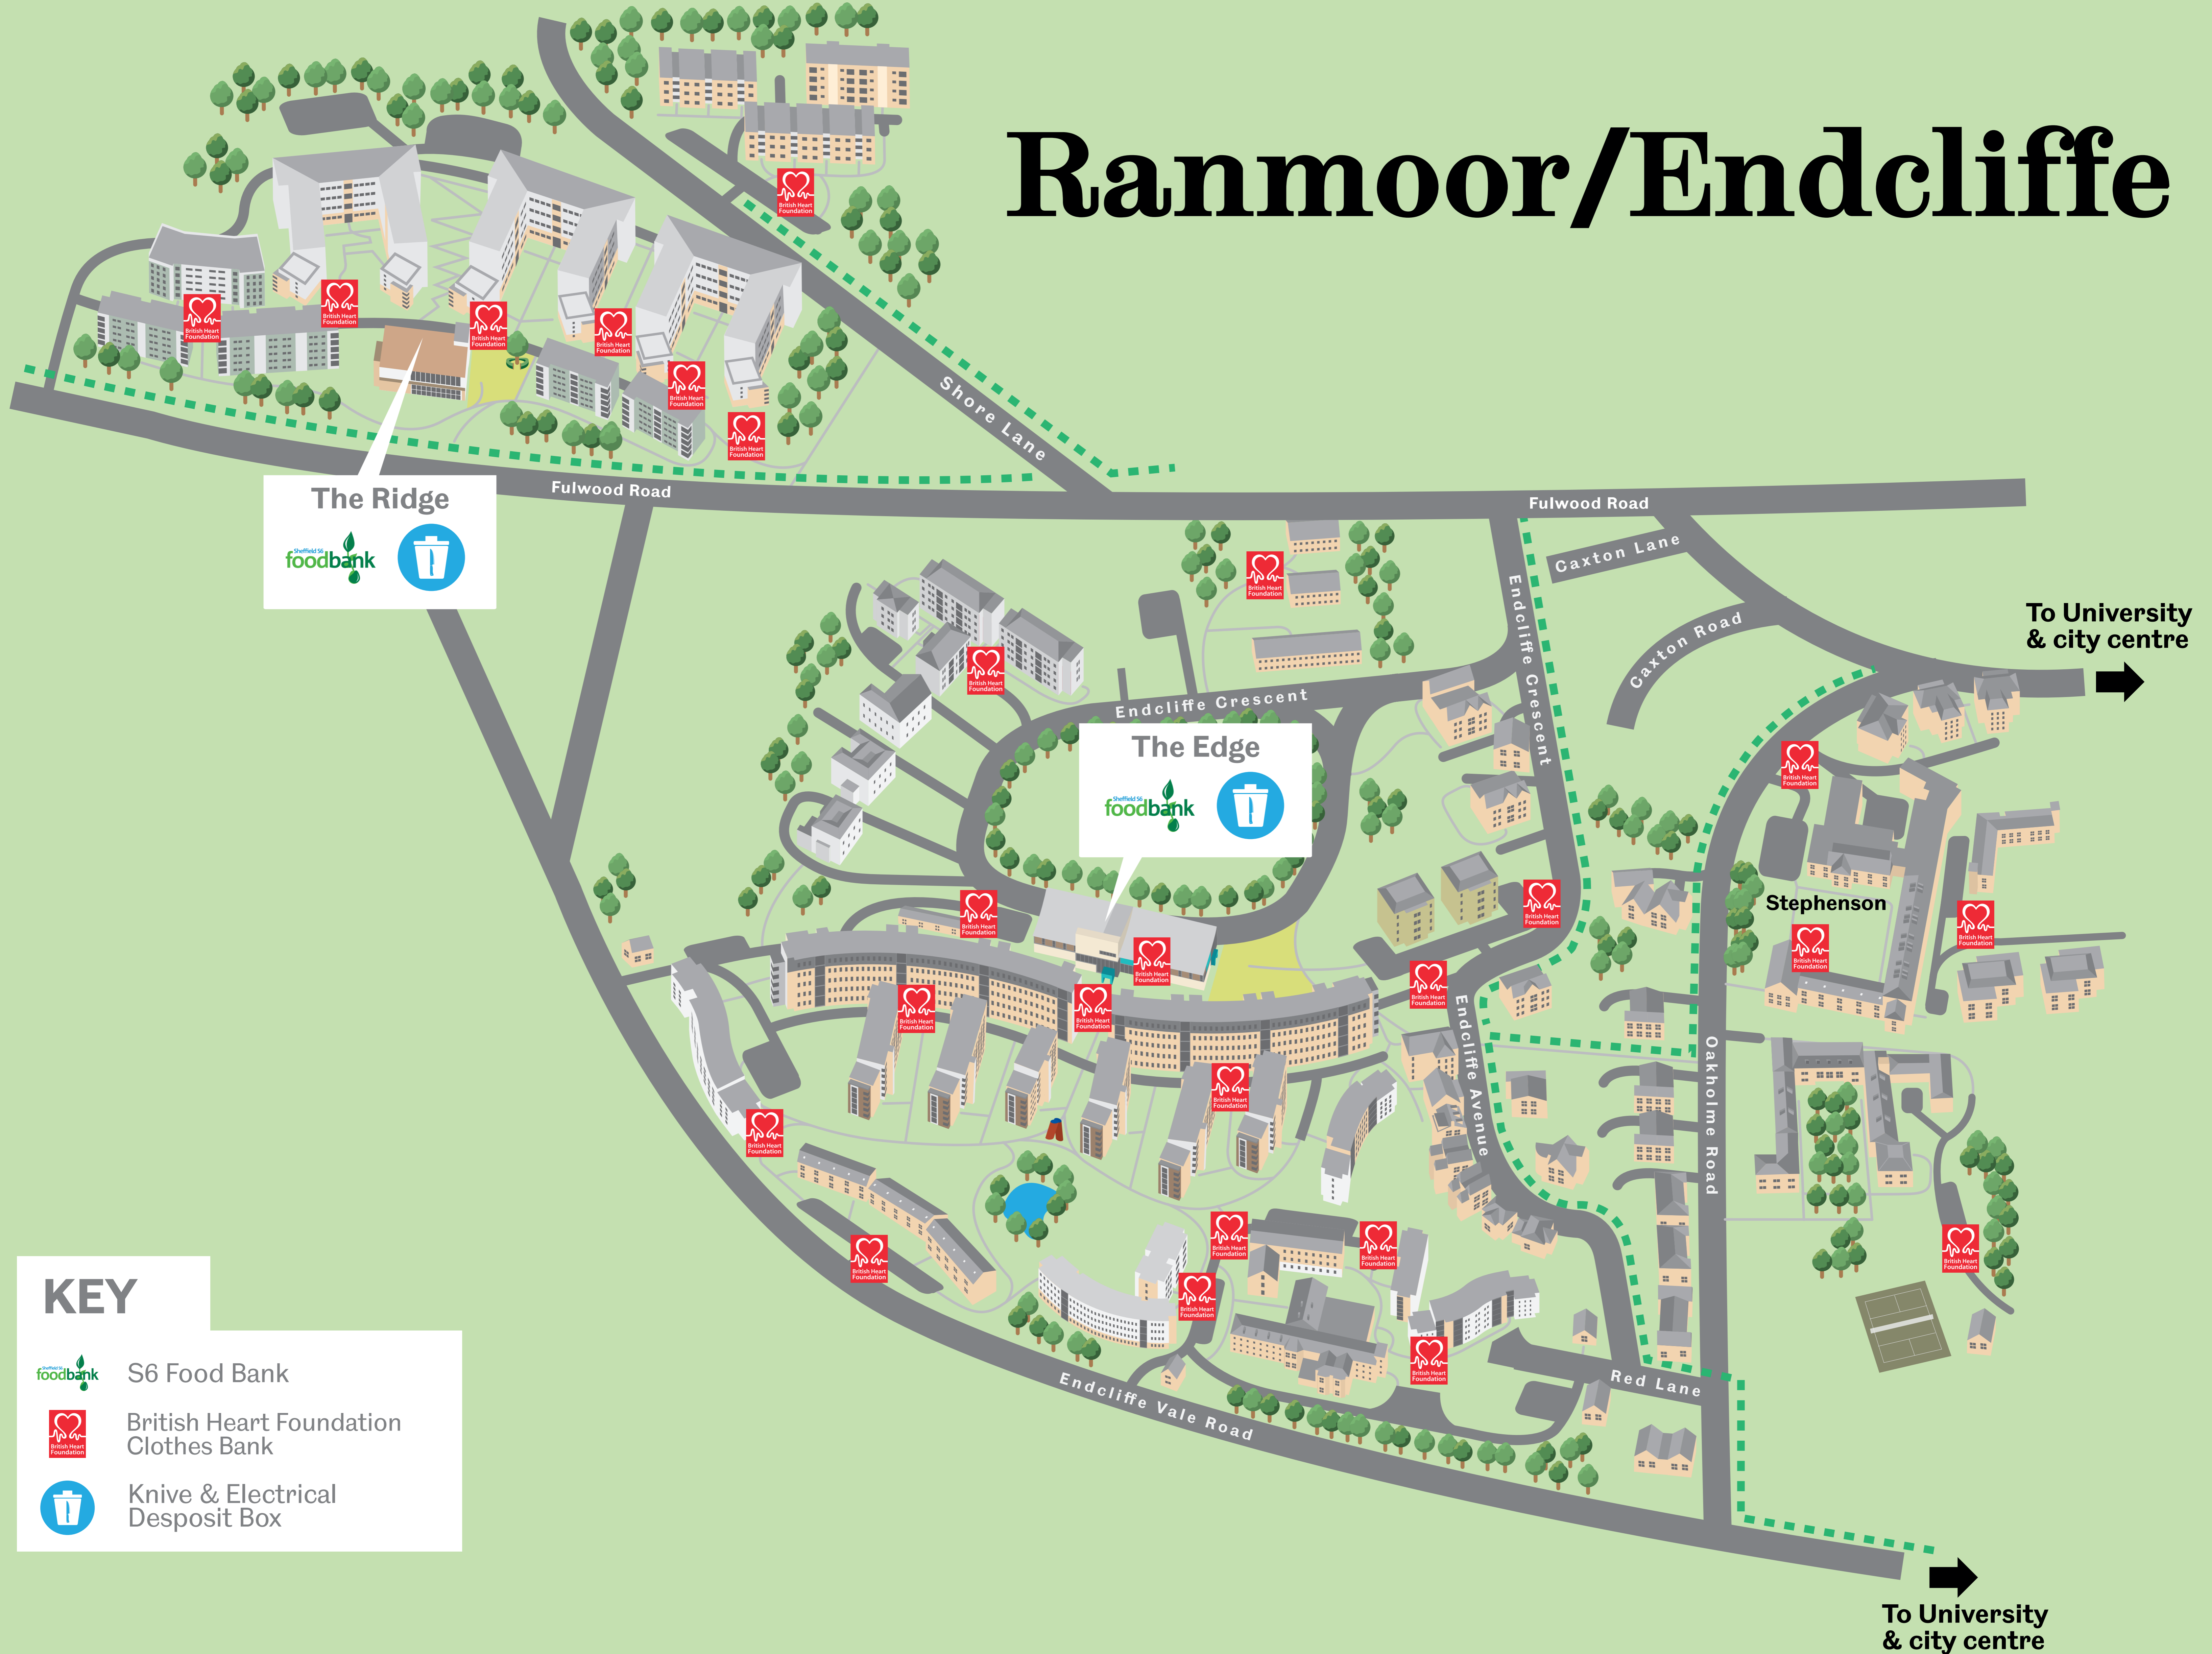

Ranmoor/Endcliffe

The Ridge
Sheffield foodbank

The Edge
Sheffield foodbank

Stephenson

KEY

- S6 Food Bank
- British Heart Foundation Clothes Bank
- Knife & Electrical Deposit Box

To University & city centre