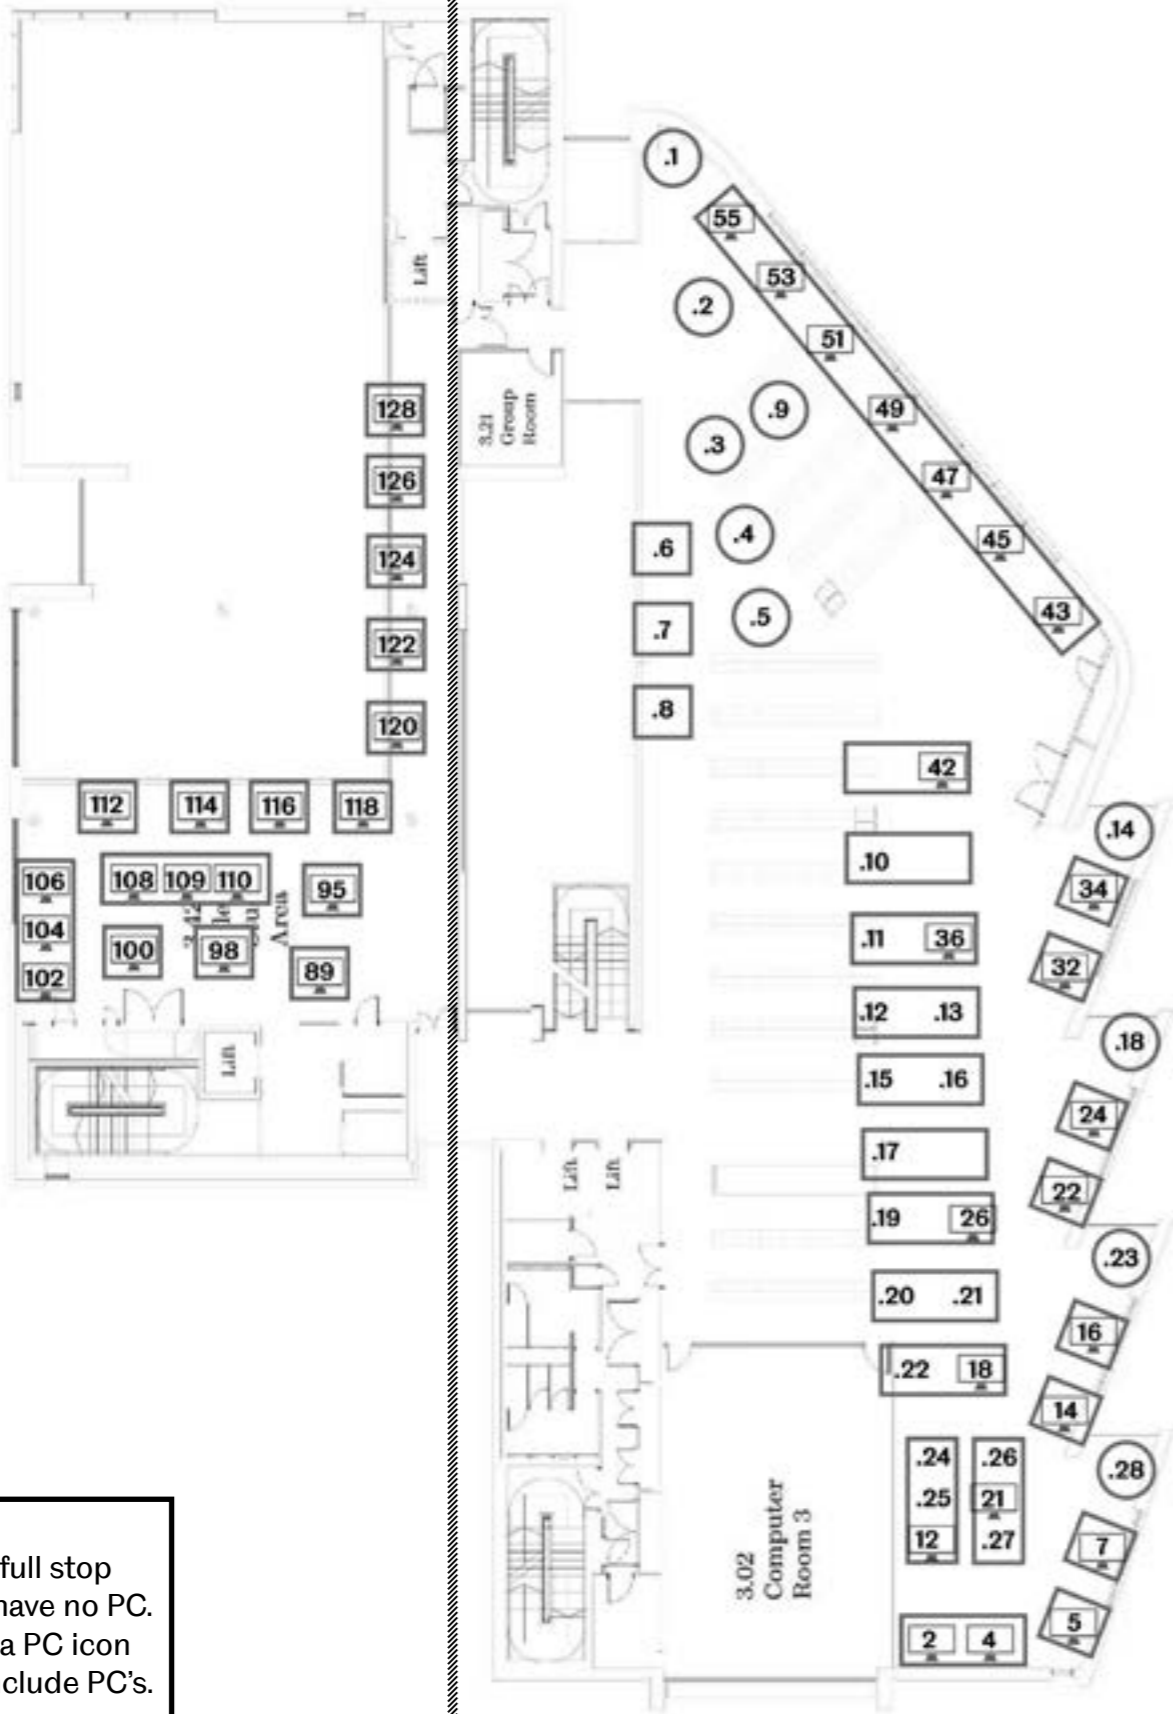

The University Library.

Level 1

B

Note:
 Desks with full stop (e.g. ".22") have no PC.
 Desks with a PC icon (e.g. 22) include PC's.
 *Bookable on special request only.
 Single occupancy space

The University Library.

Level 2

A

Note:
 Desks with full stop (e.g. ".22") have no PC.
 Desks with a PC icon (e.g. 22) include PC's.

B

The University Library.

B

Level 3

A

Note:
 Desks with full stop (e.g. ".22") have no PC.
 Desks with a PC icon (e.g. 22) include PC's.

The University Library.

B

Level 4

A

Note:
 Desks with full stop (e.g. ".22") have no PC.
 Desks with a PC icon (e.g. 22) include PC's.