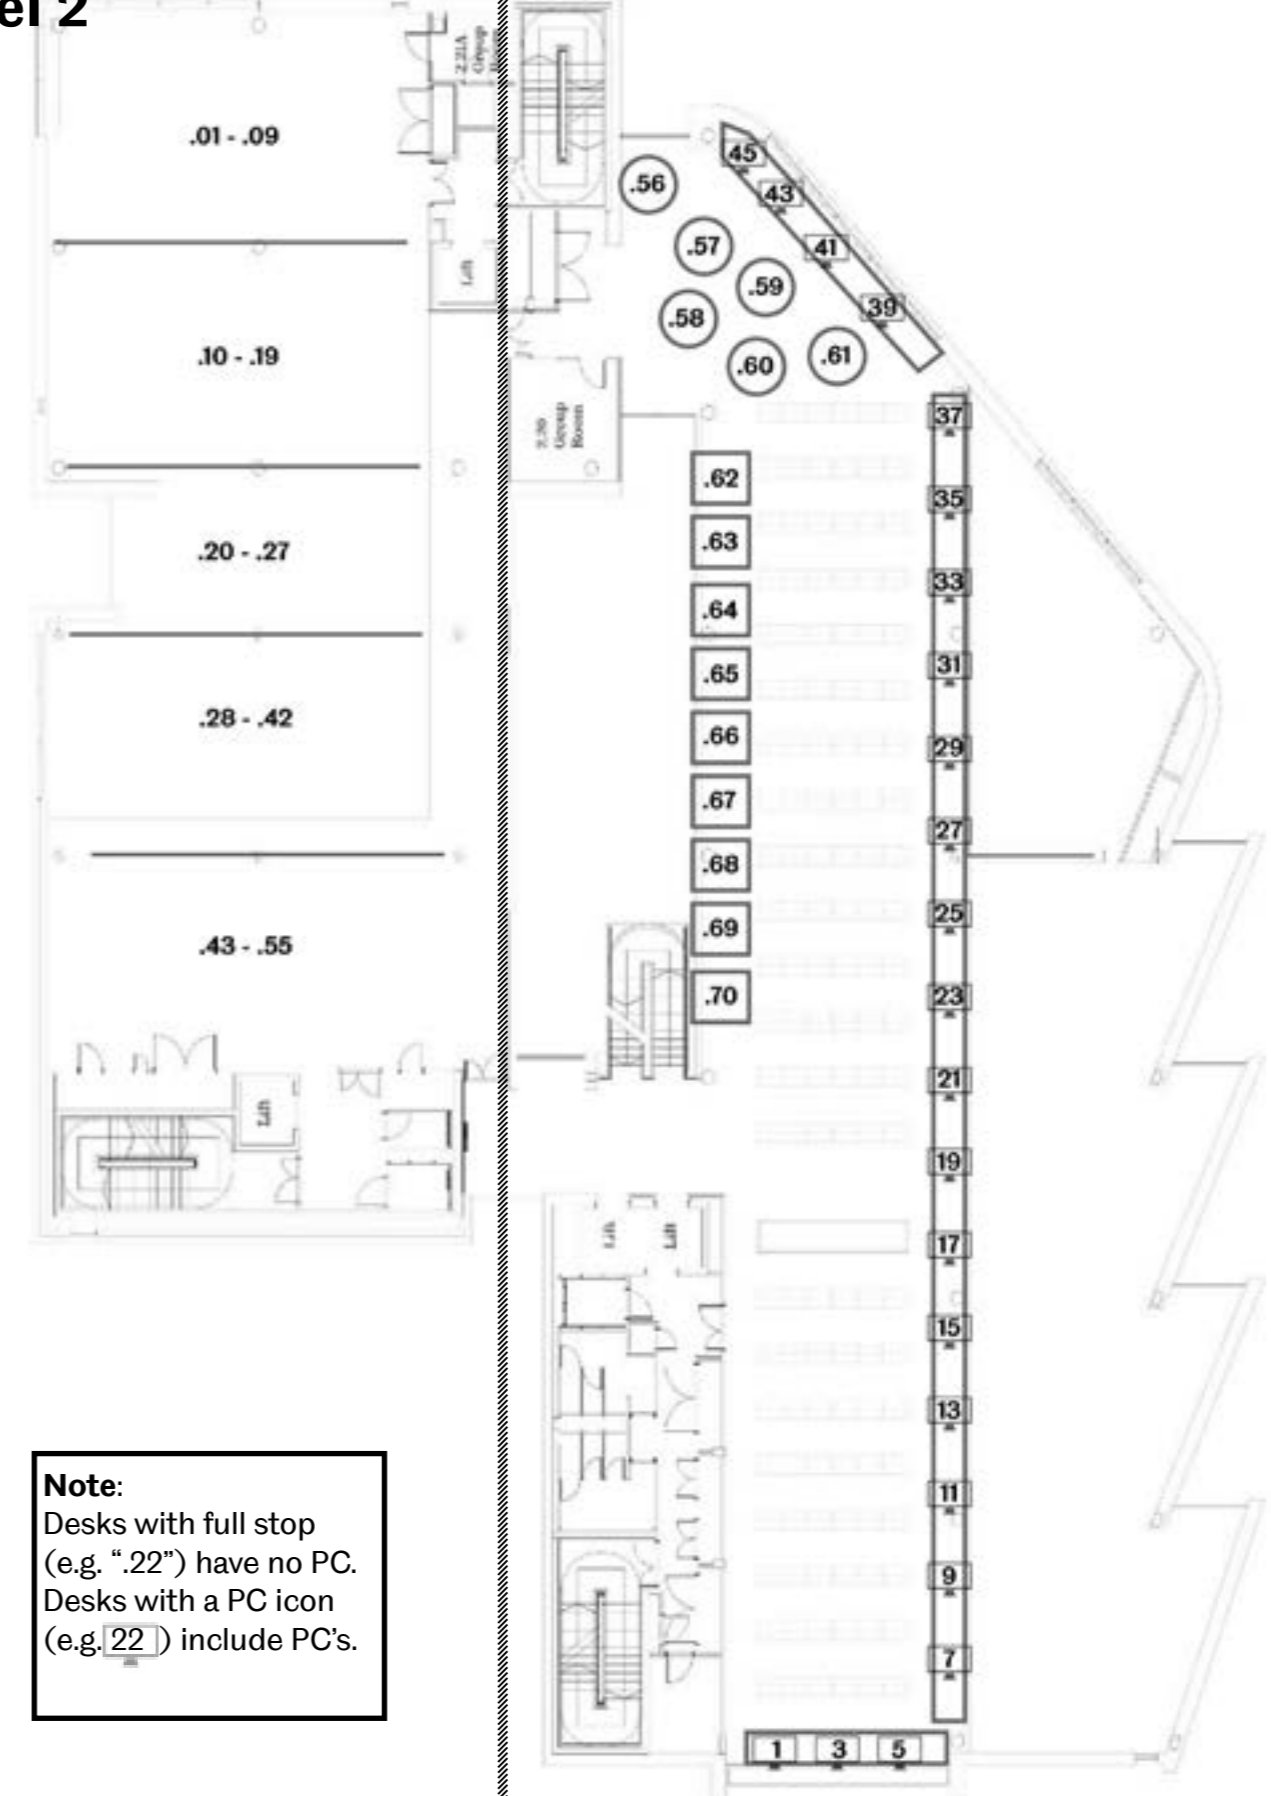

The University Library.

Level 1

B

Note:
 Desks with full stop (e.g. ".22") have no PC.
 Desks with a PC icon (e.g. 22) include PC's.
 *Bookable on special request only.
 Single occupancy space

The University Library.

Level 2

A

Note:
 Desks with full stop (e.g. ".22") have no PC.
 Desks with a PC icon (e.g. 22) include PC's.

B

The University Library.

B

Level 3

A

Note:
 Desks with full stop (e.g. ".22") have no PC.
 Desks with a PC icon (e.g. 22) include PC's.

The University Library.

B

Level 4

A

Note:
 Desks with full stop (e.g. ".22") have no PC.
 Desks with a PC icon (e.g. 22) include PC's.