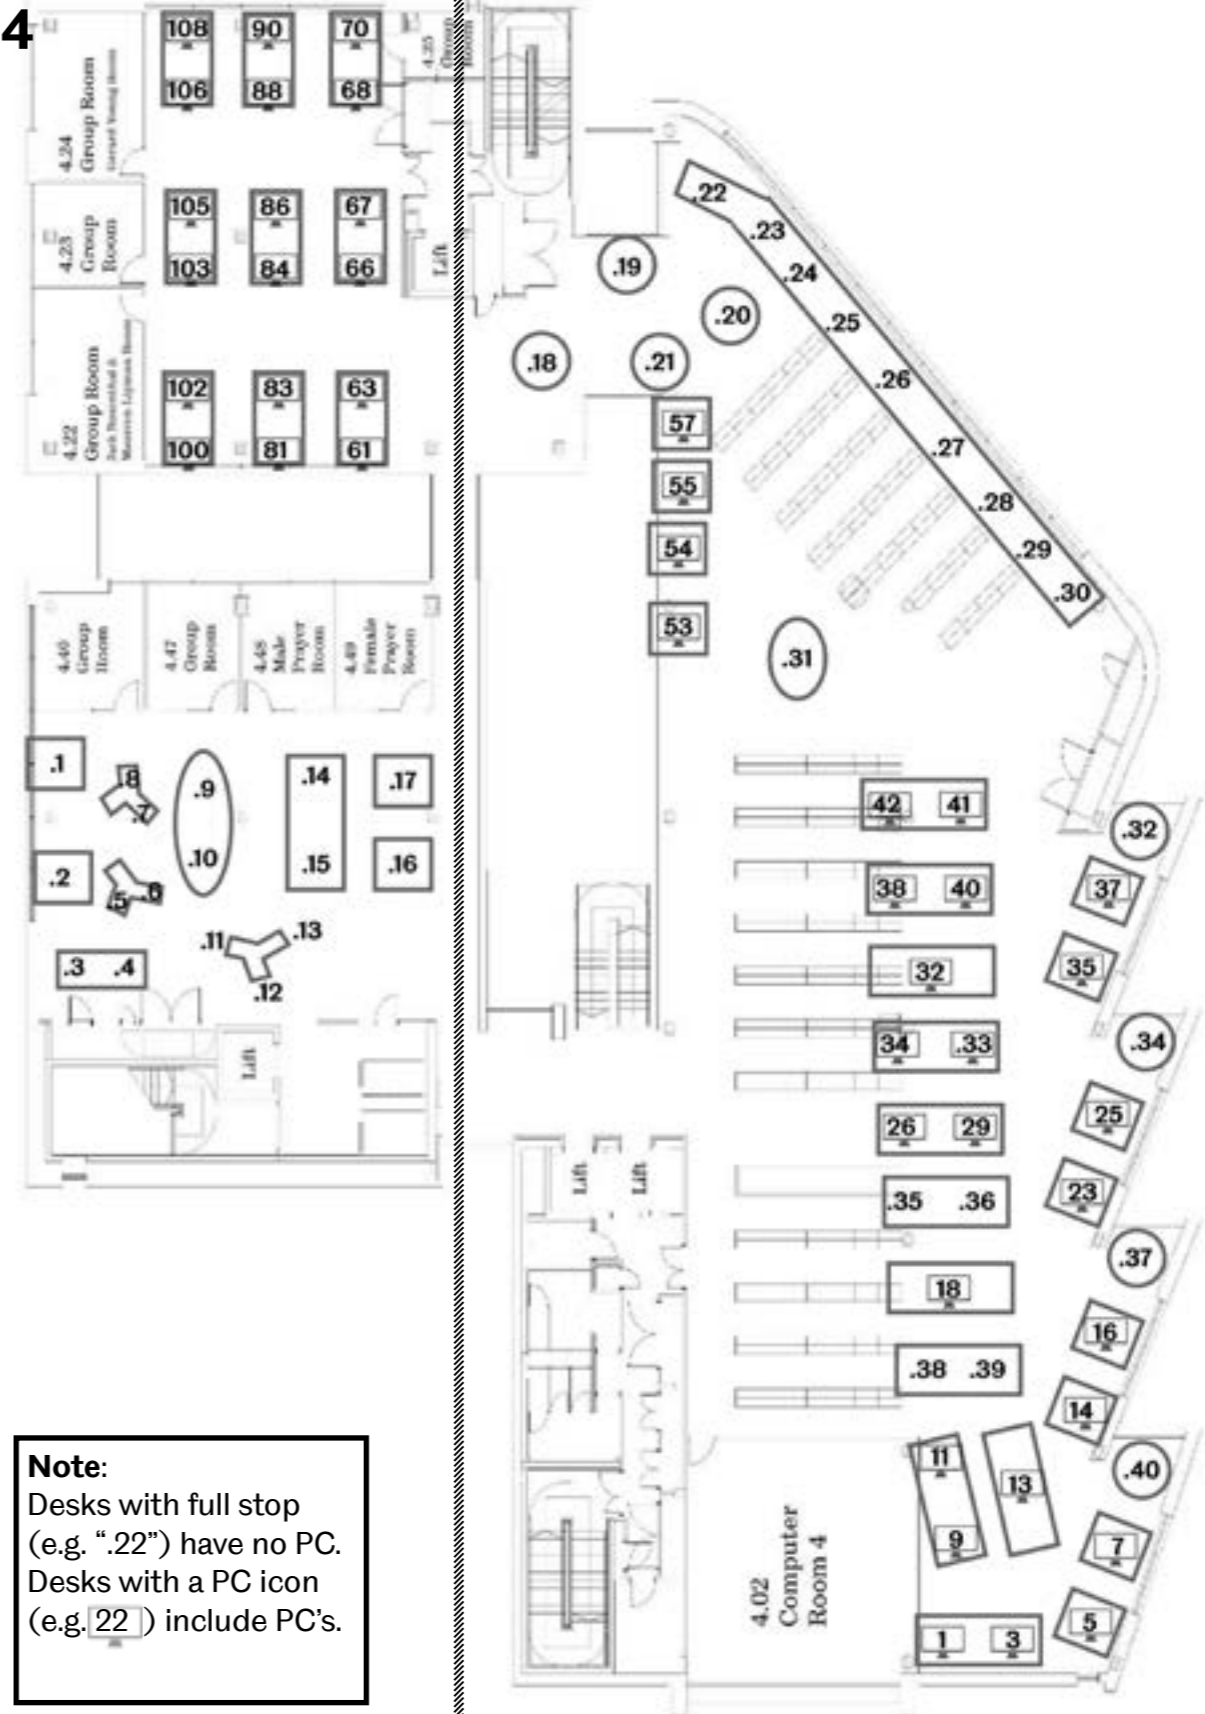

The University Library.

Level 1

B

Note:
 Desks with full stop (e.g. ".22") have no PC.
 Desks with a PC icon (e.g. 22) include PC's.
 *Bookable on special request only.
 Single occupancy space

The University Library.

Level 2

A

Note:
 Desks with full stop (e.g. ".22") have no PC.
 Desks with a PC icon (e.g. 22) include PC's.

B

The University Library.

B

Level 3

A

Note:
 Desks with full stop (e.g. ".22") have no PC.
 Desks with a PC icon (e.g. 22) include PC's.

The University Library.

B

Level 4

A

Note:
 Desks with full stop (e.g. ".22") have no PC.
 Desks with a PC icon (e.g. 22) include PC's.