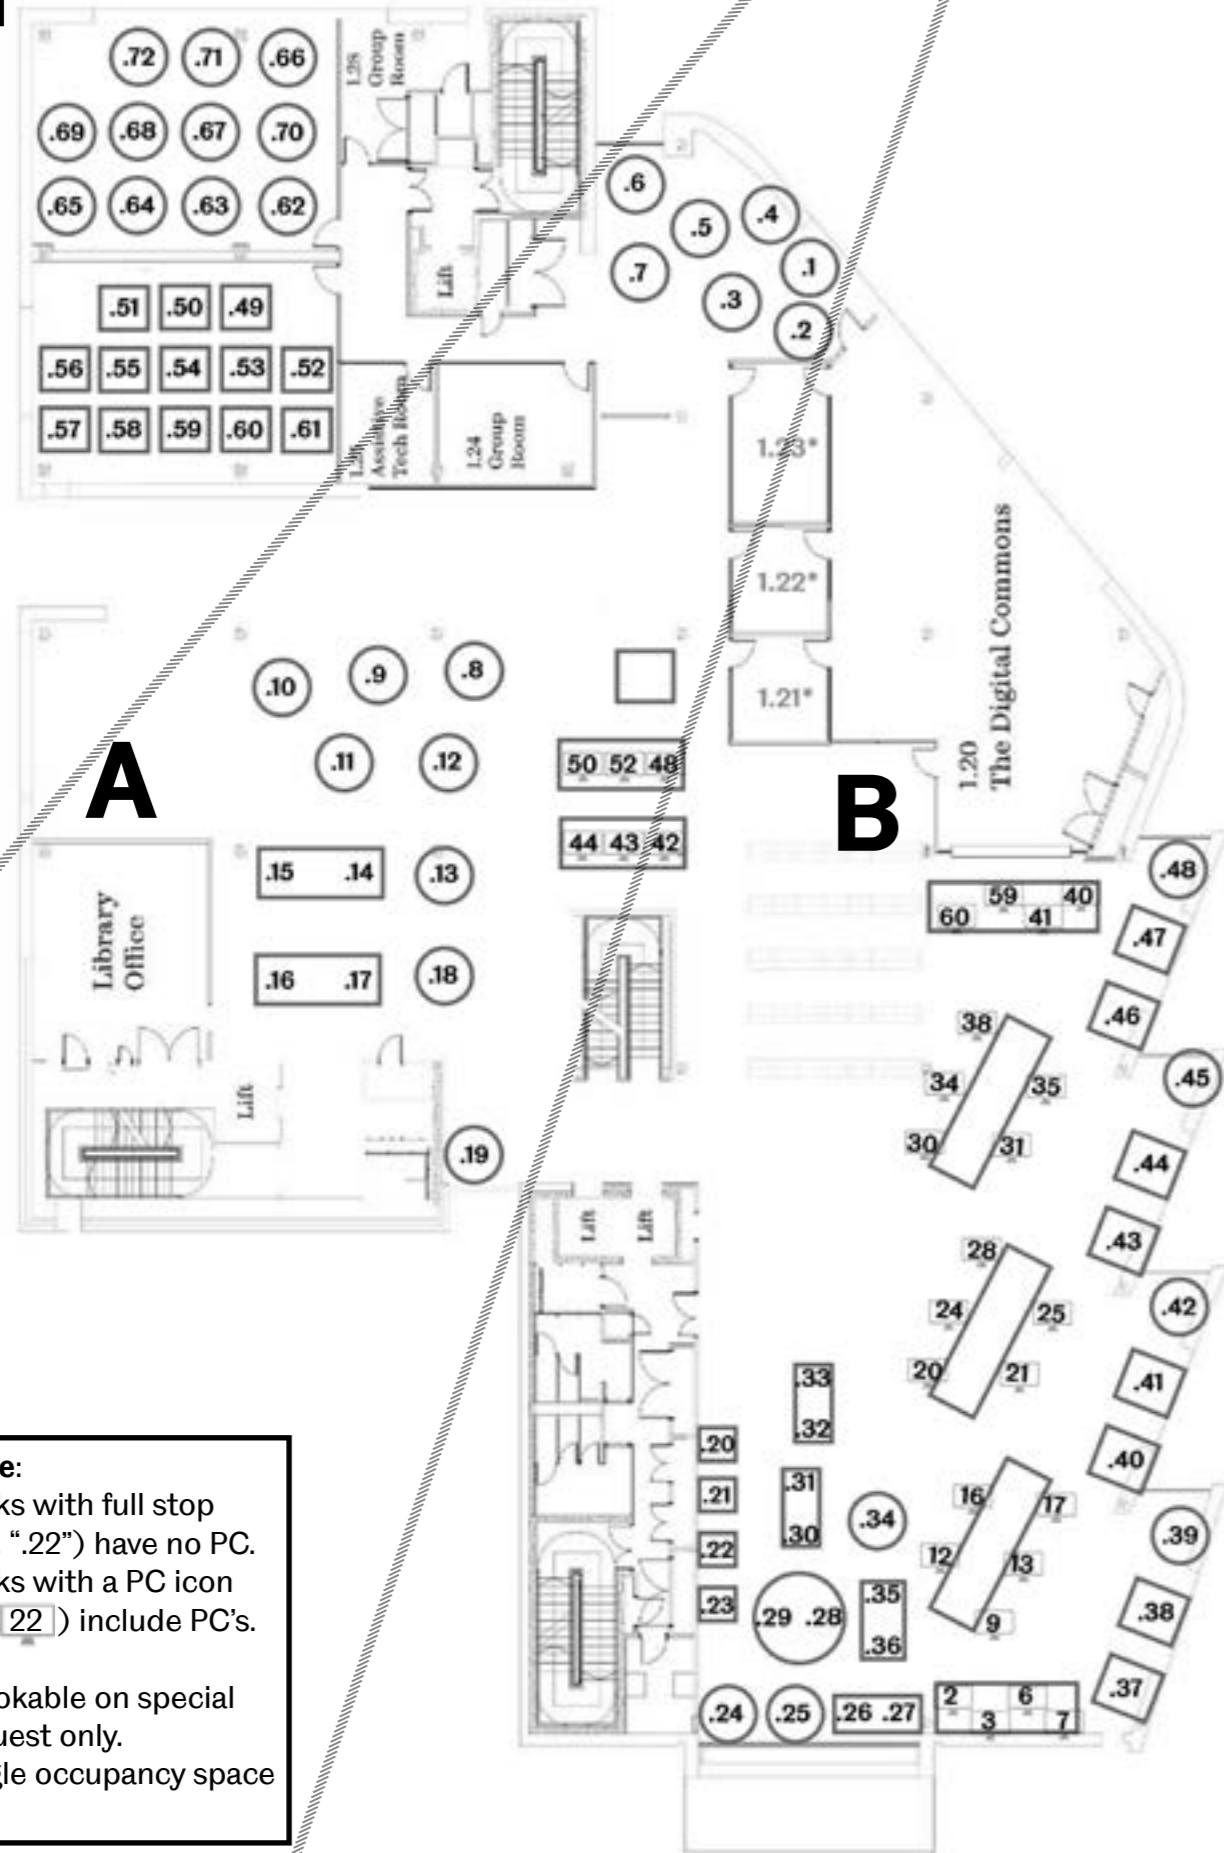

The University Library.

Level 1

B

Note:
 Desks with full stop (e.g. ".22") have no PC.
 Desks with a PC icon (e.g. 22) include PC's.
 *Bookable on special request only.
 Single occupancy space

The University Library.

Level 2

A

Note:
 Desks with full stop (e.g. ".22") have no PC.
 Desks with a PC icon (e.g. 22) include PC's.

B

The University Library.

B

Level 3

A

Note:
 Desks with full stop (e.g. ".22") have no PC.
 Desks with a PC icon (e.g. 22) include PC's.

The University Library.

B

Level 4

A

Note:
 Desks with full stop (e.g. ".22") have no PC.
 Desks with a PC icon (e.g. 22) include PC's.