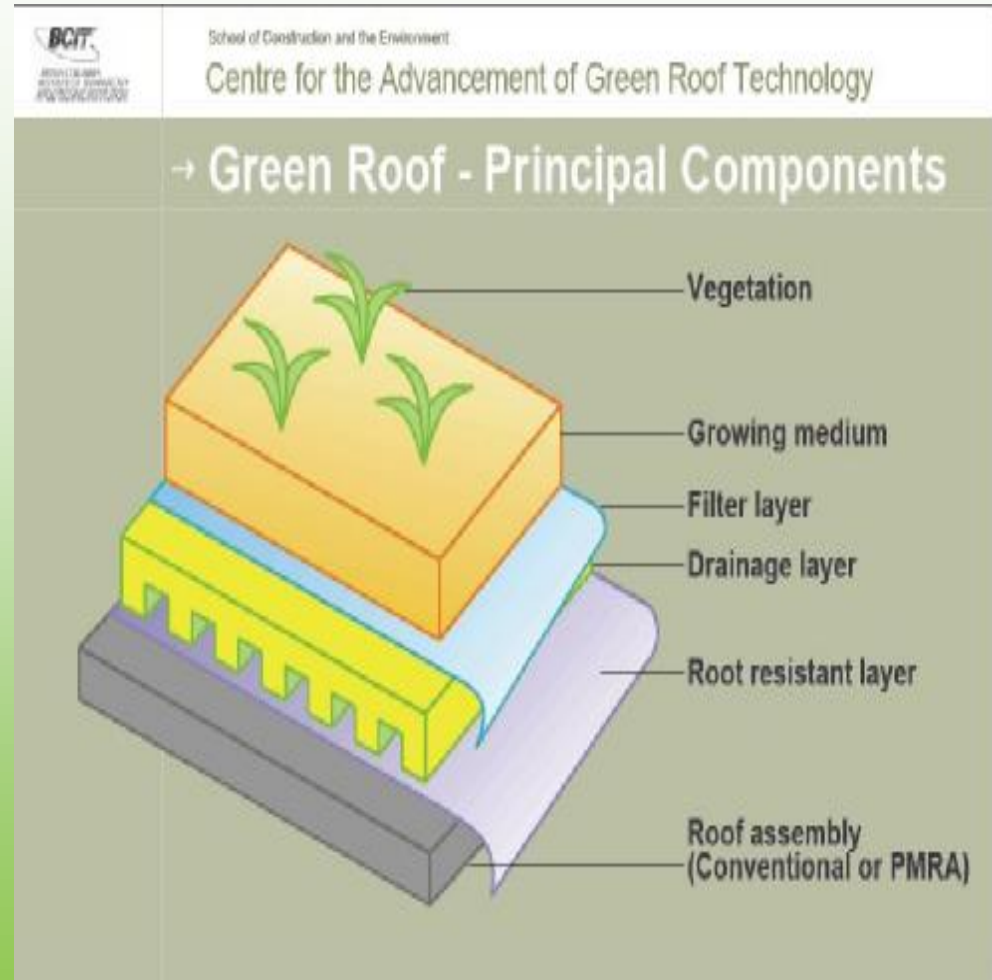

John Radcliffe Hospital, Oxford